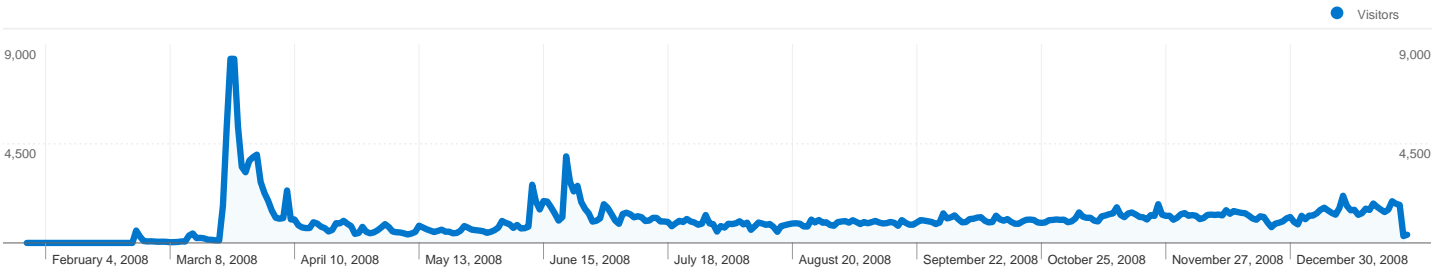

Site Usage

457,500 Visits

52.58% Bounce Rate

1,849,382 Pageviews

00:04:52 Avg. Time on Site

4.04 Pages/Visit

66.45% % New Visits

Visitors Overview

Visitors
304,300

Map Overlay world

Traffic Sources Overview

- **Search Engines**
194,800.00 (42.58%)
- **Referring Sites**
149,197.00 (32.61%)
- **Direct Traffic**
113,498.00 (24.81%)
- **Other**
5 (> 0.00%)

Content Overview

Pages	Pageviews	% Pageviews
/	260,824	14.10%
/node/112	117,232	6.34%
/node/17	71,464	3.86%
/start	42,671	2.31%
/tracker	39,431	2.13%

304,300 people visited this site

 **457,500** Visits

 **304,300** Absolute Unique Visitors

Pages on this site were viewed a total of 1,849,382 times

 1,849,382 Pageviews

 1,386,718 Unique Views

 52.58% Bounce Rate

Top Content

Pages	Pageviews	% Pageviews
/	260,824	14.10%
/node/112	117,232	6.34%
/node/17	71,464	3.86%
/start	42,671	2.31%
/tracker	39,431	2.13%