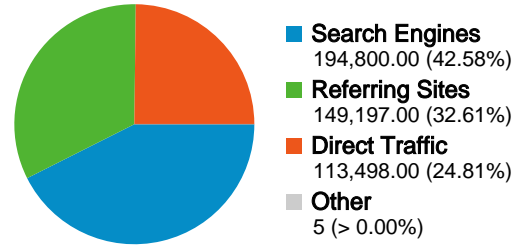

 **1,849,382** Pageviews

 **4.04** Average Pageviews

 **00:04:52** Time on Site

 **52.58%** Bounce Rate

 **66.45%** New Visits

Technical Profile

Browser	Visits	% visits	Connection Speed	Visits	% visits
Firefox	245,266	53.61%	DSL	144,023	31.48%
Internet Explorer	154,552	33.78%	Unknown	139,438	30.48%
Safari	25,209	5.51%	Cable	120,684	26.38%
Opera	17,937	3.92%	T1	39,555	8.65%
Chrome	9,015	1.97%	Dialup	11,667	2.55%

All traffic sources sent a total of 457,500 visits

Top Traffic Sources

Sources	Visits	% visits
google (organic)	182,502	39.89%
(direct) ((none))	113,498	24.81%
stumbleupon.com (referral)	21,450	4.69%
blog.makezine.com (referral)	7,768	1.70%
yahoo (organic)	7,563	1.65%