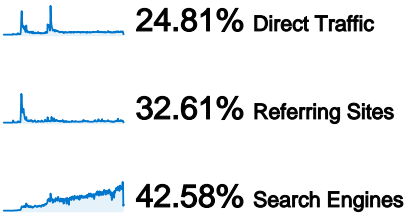

Site Usage

457,500 Visits

52.58% Bounce Rate

1,849,382 Pageviews

00:04:52 Avg. Time on Site

4.04 Pages/Visit

66.45% % New Visits

Visitors Overview

 **1,849,382** Pageviews

 **4.04** Average Pageviews

 **00:04:52** Time on Site

 **52.58%** Bounce Rate

 **66.45%** New Visits

Technical Profile

Browser	Visits	% visits	Connection Speed	Visits	% visits
Firefox	245,266	53.61%	DSL	144,023	31.48%
Internet Explorer	154,552	33.78%	Unknown	139,438	30.48%
Safari	25,209	5.51%	Cable	120,684	26.38%
Opera	17,937	3.92%	T1	39,555	8.65%
Chrome	9,015	1.97%	Dialup	11,667	2.55%

All traffic sources sent a total of 457,500 visits

Top Traffic Sources

Sources	Visits	% visits
google (organic)	182,502	39.89%
(direct) ((none))	113,498	24.81%
stumbleupon.com (referral)	21,450	4.69%
blog.makezine.com (referral)	7,768	1.70%
yahoo (organic)	7,563	1.65%