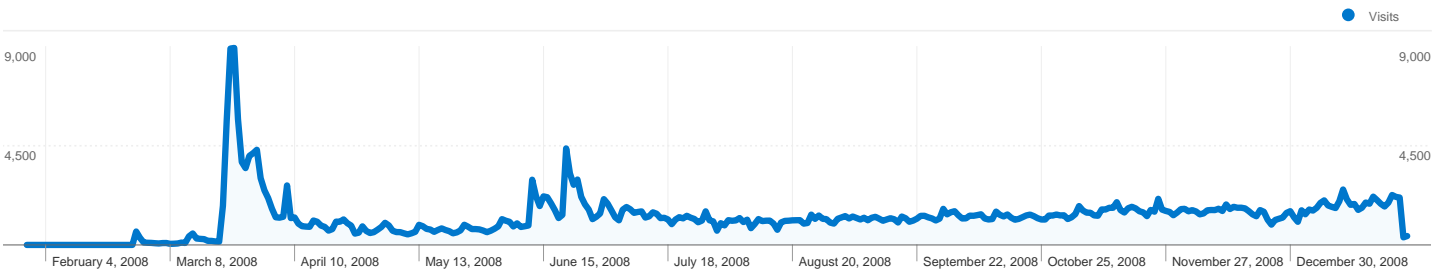

Site Usage

457,500 Visits

52.58% Bounce Rate

1,849,382 Pageviews

00:04:52 Avg. Time on Site

4.04 Pages/Visit

66.45% % New Visits

Visitors Overview

 **1,849,382** Pageviews

 **4.04** Average Pageviews

 **00:04:52** Time on Site

 **52.58%** Bounce Rate

 **66.45%** New Visits

Technical Profile

Browser	Visits	% visits	Connection Speed	Visits	% visits
Firefox	245,266	53.61%	DSL	144,023	31.48%
Internet Explorer	154,552	33.78%	Unknown	139,438	30.48%
Safari	25,209	5.51%	Cable	120,684	26.38%
Opera	17,937	3.92%	T1	39,555	8.65%
Chrome	9,015	1.97%	Dialup	11,667	2.55%

All traffic sources sent a total of 457,500 visits

Top Traffic Sources

Sources	Visits	% visits
google (organic)	182,502	39.89%
(direct) ((none))	113,498	24.81%
stumbleupon.com (referral)	21,450	4.69%
blog.makezine.com (referral)	7,768	1.70%
yahoo (organic)	7,563	1.65%

Pages on this site were viewed a total of 1,849,382 times

 1,849,382 Pageviews

 1,386,718 Unique Views

 52.58% Bounce Rate

Top Content

Pages	Pageviews	% Pageviews
/	260,824	14.10%
/node/112	117,232	6.34%
/node/17	71,464	3.86%
/start	42,671	2.31%
/tracker	39,431	2.13%