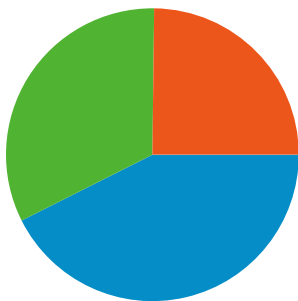

Traffic Sources Overview

- **Search Engines**
  194,800.00 (42.58%)
- **Referring Sites**
  149,197.00 (32.61%)
- **Direct Traffic**
  113,498.00 (24.81%)
- **Other**
  5 (> 0.00%)

Content Overview

Pages	Pageviews	% Pageviews
/	260,824	14.10%
/node/112	117,232	6.34%
/node/17	71,464	3.86%
/start	42,671	2.31%
/tracker	39,431	2.13%