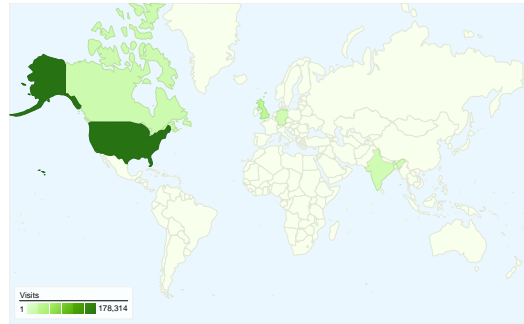

Site Usage

457,500 Visits

52.58% Bounce Rate

1,849,382 Pageviews

00:04:52 Avg. Time on Site

4.04 Pages/Visit

66.45% % New Visits

Visitors Overview

Visitors
304,300

Map Overlay world

Traffic Sources Overview

- **Search Engines**
194,800.00 (42.58%)
- **Referring Sites**
149,197.00 (32.61%)
- **Direct Traffic**
113,498.00 (24.81%)
- **Other**
5 (> 0.00%)

All traffic sources sent a total of 457,500 visits

Top Traffic Sources

Sources	Visits	% visits
google (organic)	182,502	39.89%
(direct) ((none))	113,498	24.81%
stumbleupon.com (referral)	21,450	4.69%
blog.makezine.com (referral)	7,768	1.70%
yahoo (organic)	7,563	1.65%

Pages on this site were viewed a total of 1,849,382 times

 1,849,382 Pageviews

 1,386,718 Unique Views

 52.58% Bounce Rate

Top Content

Pages	Pageviews	% Pageviews
/	260,824	14.10%
/node/112	117,232	6.34%
/node/17	71,464	3.86%
/start	42,671	2.31%
/tracker	39,431	2.13%