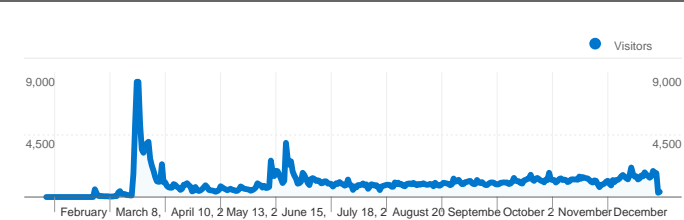

Site Usage

457,500 Visits

52.58% Bounce Rate

1,849,382 Pageviews

00:04:52 Avg. Time on Site

4.04 Pages/Visit

66.45% % New Visits

Visitors Overview

Visitors
304,300

Map Overlay world

Traffic Sources Overview

- **Search Engines**
194,800.00 (42.58%)
- **Referring Sites**
149,197.00 (32.61%)
- **Direct Traffic**
113,498.00 (24.81%)
- **Other**
5 (> 0.00%)

All traffic sources sent a total of 457,500 visits

Top Traffic Sources

Sources	Visits	% visits
google (organic)	182,502	39.89%
(direct) ((none))	113,498	24.81%
stumbleupon.com (referral)	21,450	4.69%
blog.makezine.com (referral)	7,768	1.70%
yahoo (organic)	7,563	1.65%

Pages on this site were viewed a total of 1,849,382 times

 1,849,382 Pageviews

 1,386,718 Unique Views

 52.58% Bounce Rate

Top Content

Pages	Pageviews	% Pageviews
/	260,824	14.10%
/node/112	117,232	6.34%
/node/17	71,464	3.86%
/start	42,671	2.31%
/tracker	39,431	2.13%